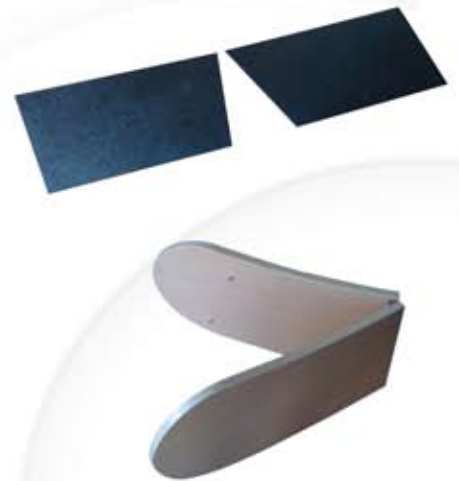

The Geotable is our most popular display table. It is perfect for tradeshows as well as many other applications.

Compact and portable, the geotable is the perfect accessory for your tradeshow display. You can use a fabric wrap with the ability to hang velcro posters or upgrade to the graphic wrap and put any message you would like right around your table.

Folding Frame

The light weight folding frame is what gives the Geotable it's portability.

Made with high strength aluminum and magnets this table goes up in seconds!

Included Carrying Case

Just fold up the top and remove the magnetic strips and your table packs down easily into the supplied carrying bag. It couldn't be easier!

Features

- Frame
- Table Top
- Mag strips
- Interior shelves

Folding Table top & Shelves

The best parts of the Geotable; Its Folding hard top that simply slips onto the top of the frame and provide a sturdy working surface. And the interior shelves for all your storage needs.