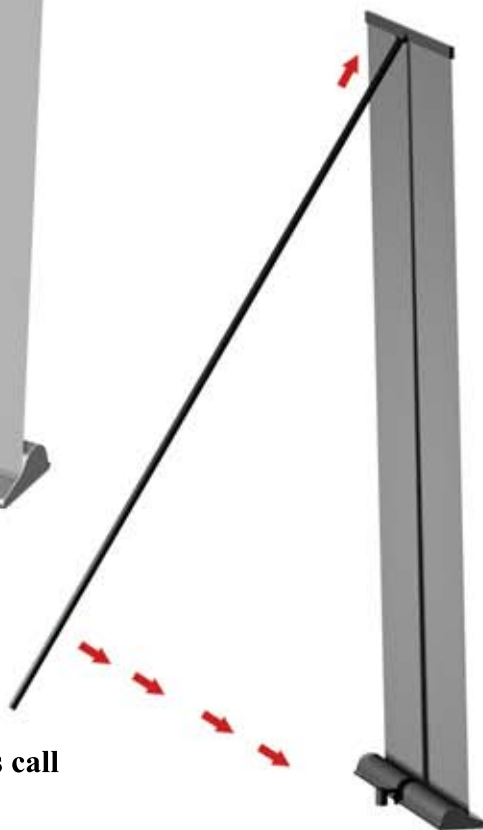

Space Mini Retractable Setup Instructions

**BALLANCE
DISPLAY**

A Division of Ballance Design Ltd.

Component list for your Space Mini Retractable

1 Space Mini retractable Base

1 Three Part connecting pole

1 Mini Foot

1 Portable Carrying Bag

1. After removing the banner from the sleeve place it on the ground and slide the mini foot into the groove on the base.

2. Hold the top bar with both hands. Then place your foot on the base to keep steady and proceed to pull the banner out of the base

3. While keeping your foot on the base continue to pull the banner out of the base.

4. holding the banner with one hand, place the pole into the groove in the top bar and then place the bottom of the pole into the hole on the mini foot. Now you're all finished!