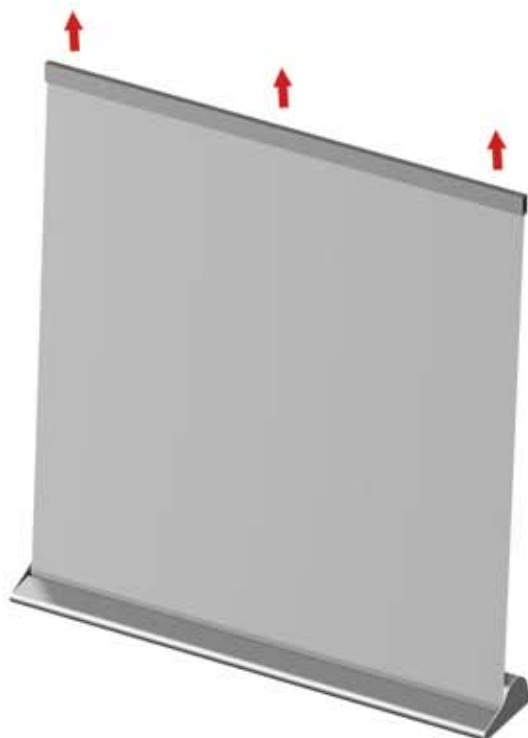

Space Mini Retractable Setup Instructions

**BALLANCE
DISPLAY**

A Division of Ballance Design Ltd.

Component list for your Space Mini Retractable

1 Space Mini retractable Base

1 Three Part connecting pole

1 Mini Foot

1 Portable Carrying Bag

1. After removing the banner from the sleeve place it on the ground and slide the mini foot into the groove on the base.

2. Hold the top bar with both hands. Then place your foot on the base to keep steady and proceed to pull the banner out of the base

3. While keeping your foot on the base continue to pull the banner out of the base.

4. holding the banner with one hand, place the pole into the groove in the top bar and then place the bottom of the pole into the hole on the mini foot. Now you're all finished!