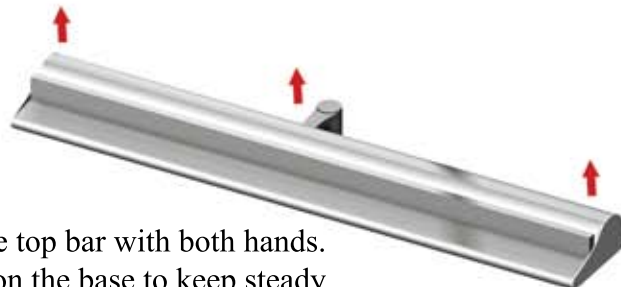

Space Mini Retractable Setup Instructions

**BALLANCE
DISPLAY**

A Division of Ballance Design Ltd.

Component list for your Space Mini Retractable

1 Space Mini retractable Base

1 Three Part connecting pole

1 Mini Foot

1 Portable Carrying Bag

1. After removing the banner from the sleeve place it on the ground and slide the mini foot into the groove on the base.

2. Hold the top bar with both hands. Then place your foot on the base to keep steady and proceed to pull the banner out of the base

3. While keeping your foot on the base continue to pull the banner out of the base.

4. holding the banner with one hand, place the pole into the groove in the top bar and then place the bottom of the pole into the hole on the mini foot. Now you're all finished!